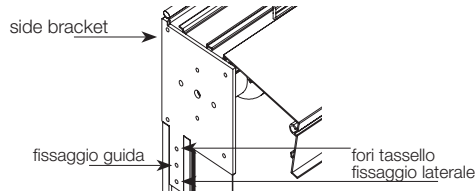

Technical details cassette 115

Technical details cassette 130

Fixing options

Aluminium ceiling supports

Stainless steel side supports

Adjustable floor supports

## Control function

### SITUO 1 IO PURE II

Single-channel remote control with individual or group control function.  
Supplied with wall support.