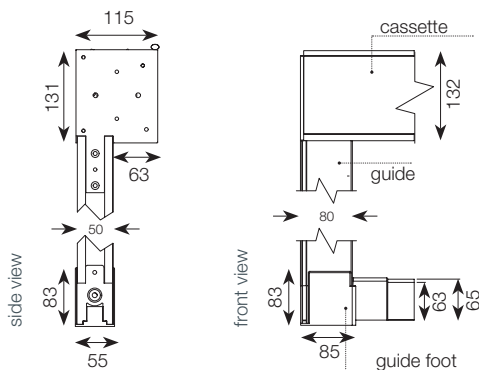

Technical details cassette 115