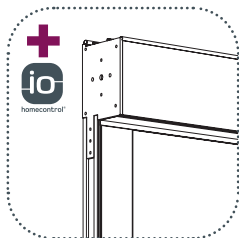

**Inspectable cassette**

**PATENT**

- > inspectionable cassette equipped with external upper seal to ensure adherence to the mounting surface and compartment for curtain tracks additional

**End foot**

**PATENT**

- > telescopic foot and telescopic end bar profile to compensate uneven floor

**Locking Kit**

> **PATENT +**

- automatic spring lock/unlock system

- > end bar free drop

**Welding**

- > invisible welding on cristal clear fabric