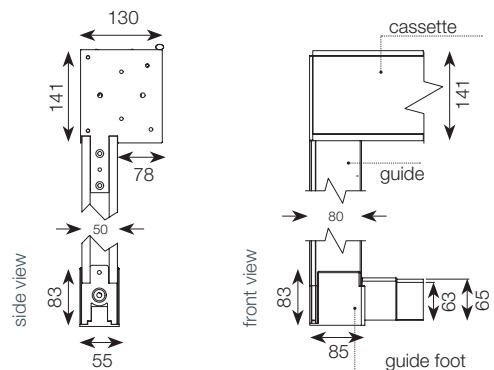

Technical details cassette 130